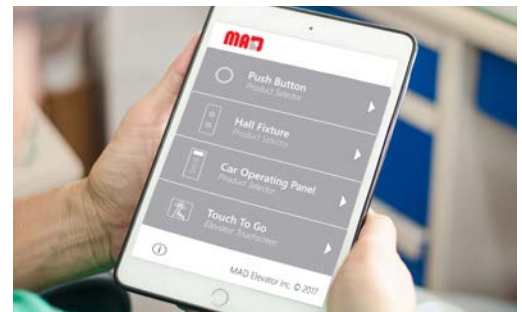

THE TOUCHSCREEN SYSTEM

The Touch-To-Go touchscreen system, mimicked by others but never replicated, was North America's first in car touchscreen replacement to traditional call buttons. With the largest install base and 10 years of product installations, you can rest assured that you are getting the most robust and field proven product available.